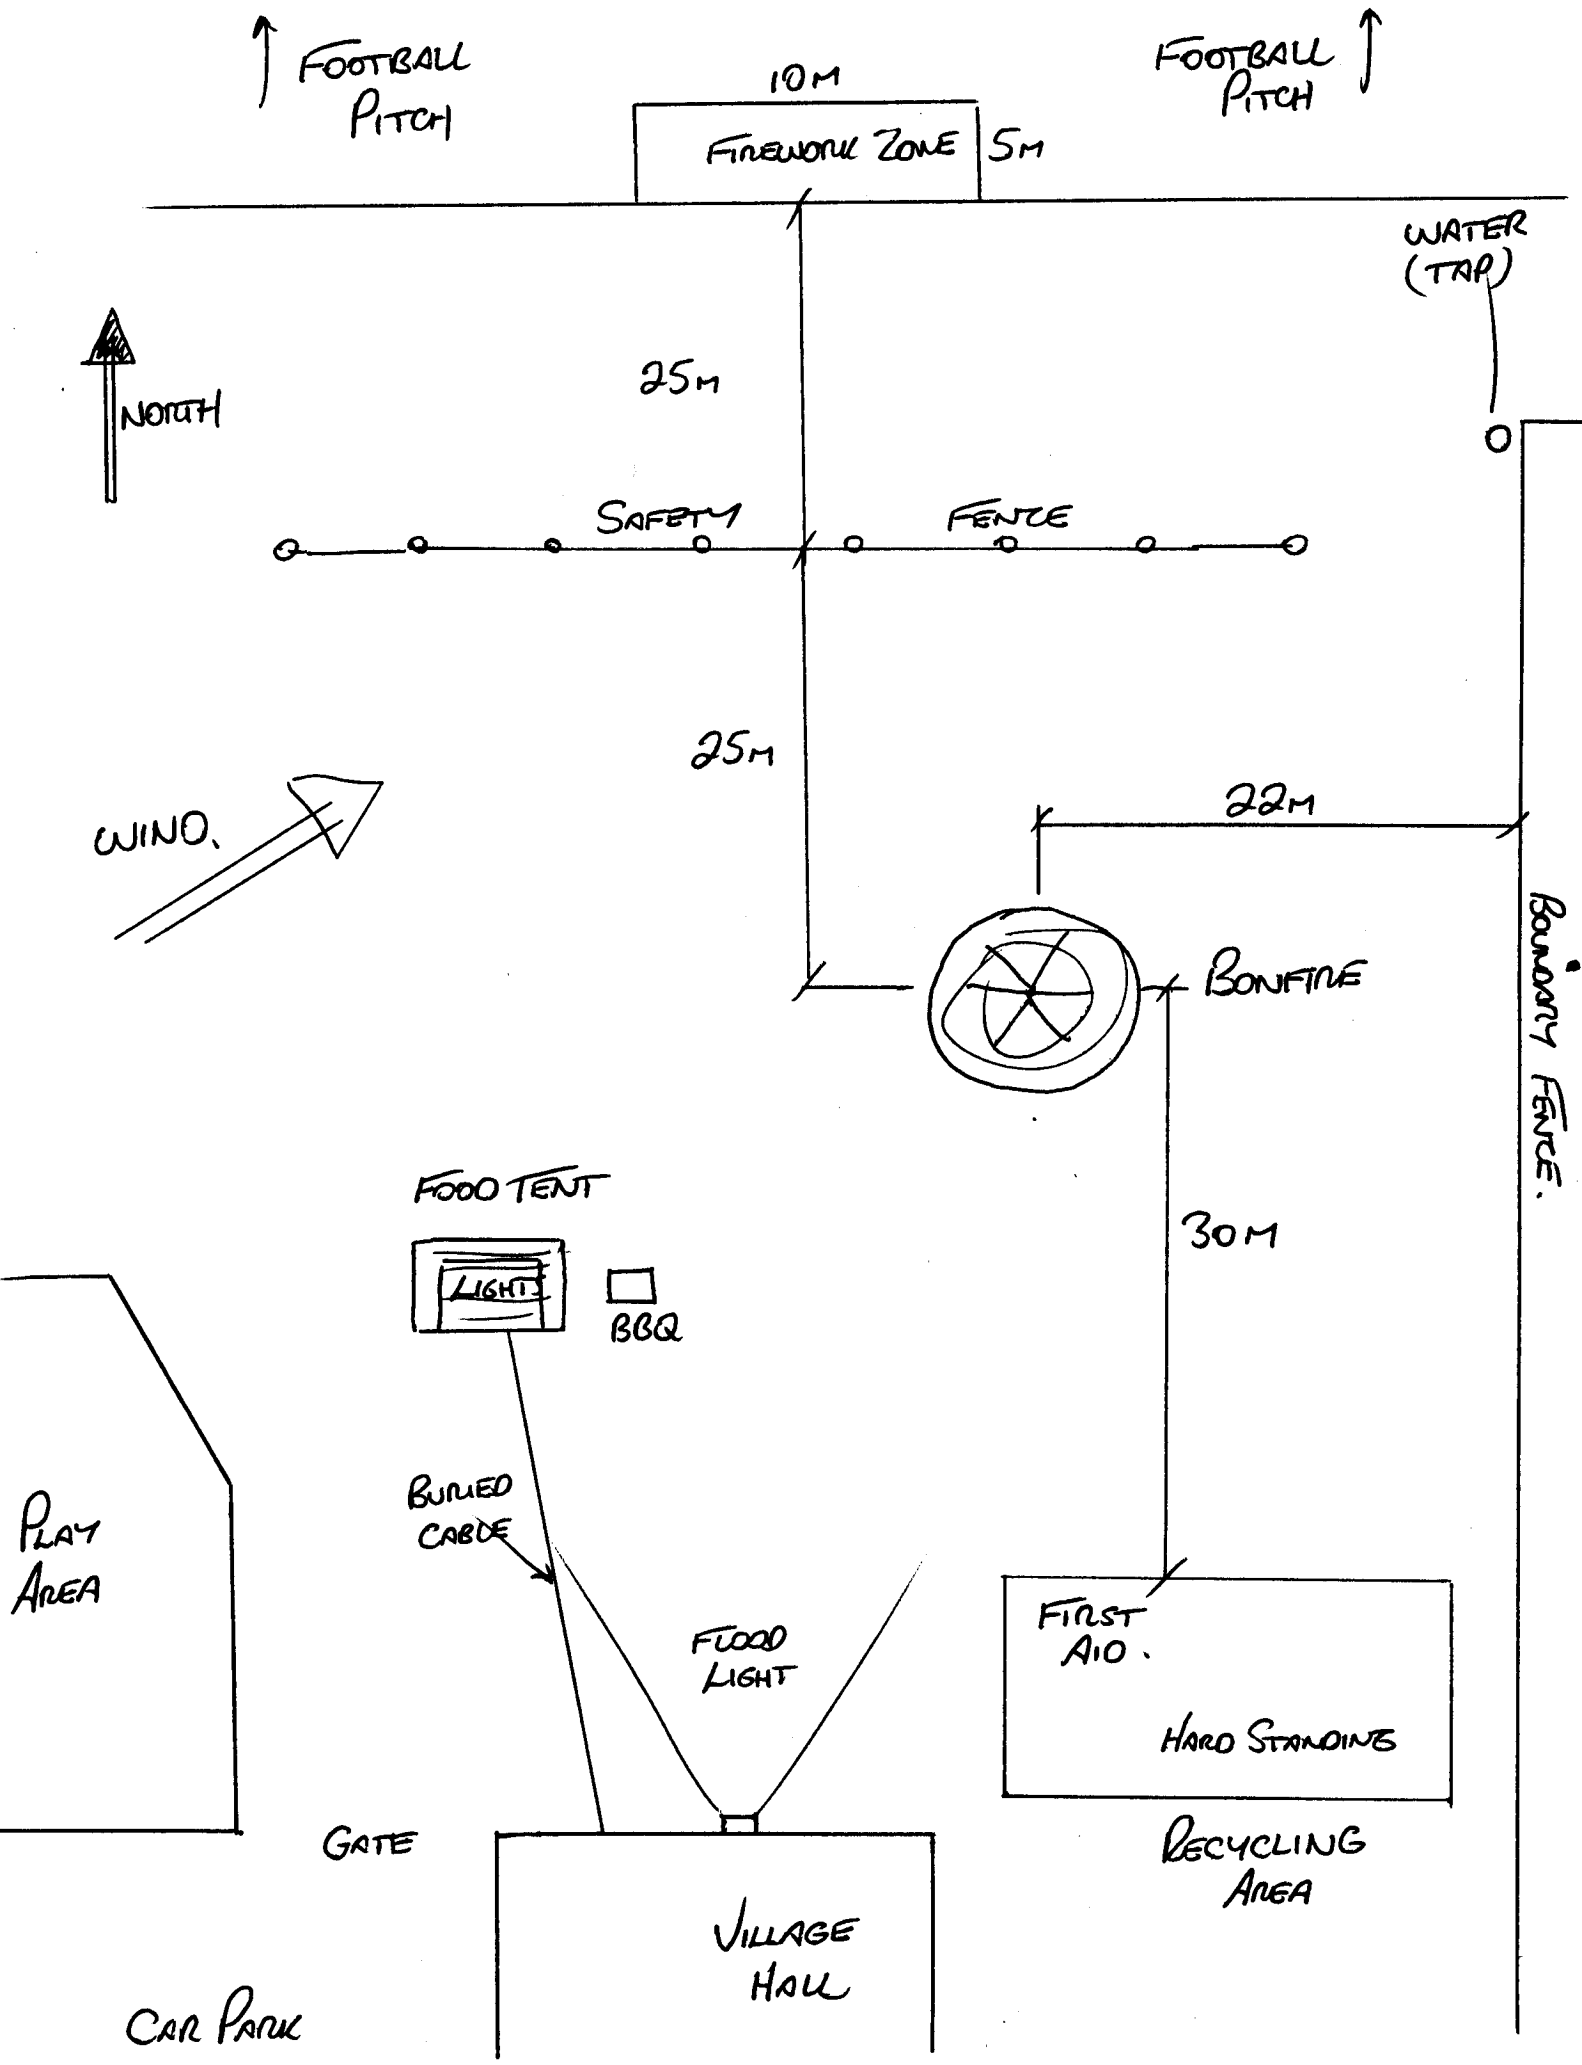

HAWKESBURY BONFIRE NIGHT - SITE PLAN

Oct 2009

↑ FOOTBALL PITCH

FOOTBALL PITCH ↑

10M
FIREWORK ZONE 5M

WATER (TRAP)

25M

SAFETY FENCE

25M

22M

BONFIRE

BOUNDARY FENCE

30M

FOOD TENT

BBQ

BURIED CABLE

FLOOD LIGHT

FIRST AID

HARD STANDING

RECYCLING AREA

PLAY AREA

GATE

VILLAGE HALL

CAR PARK